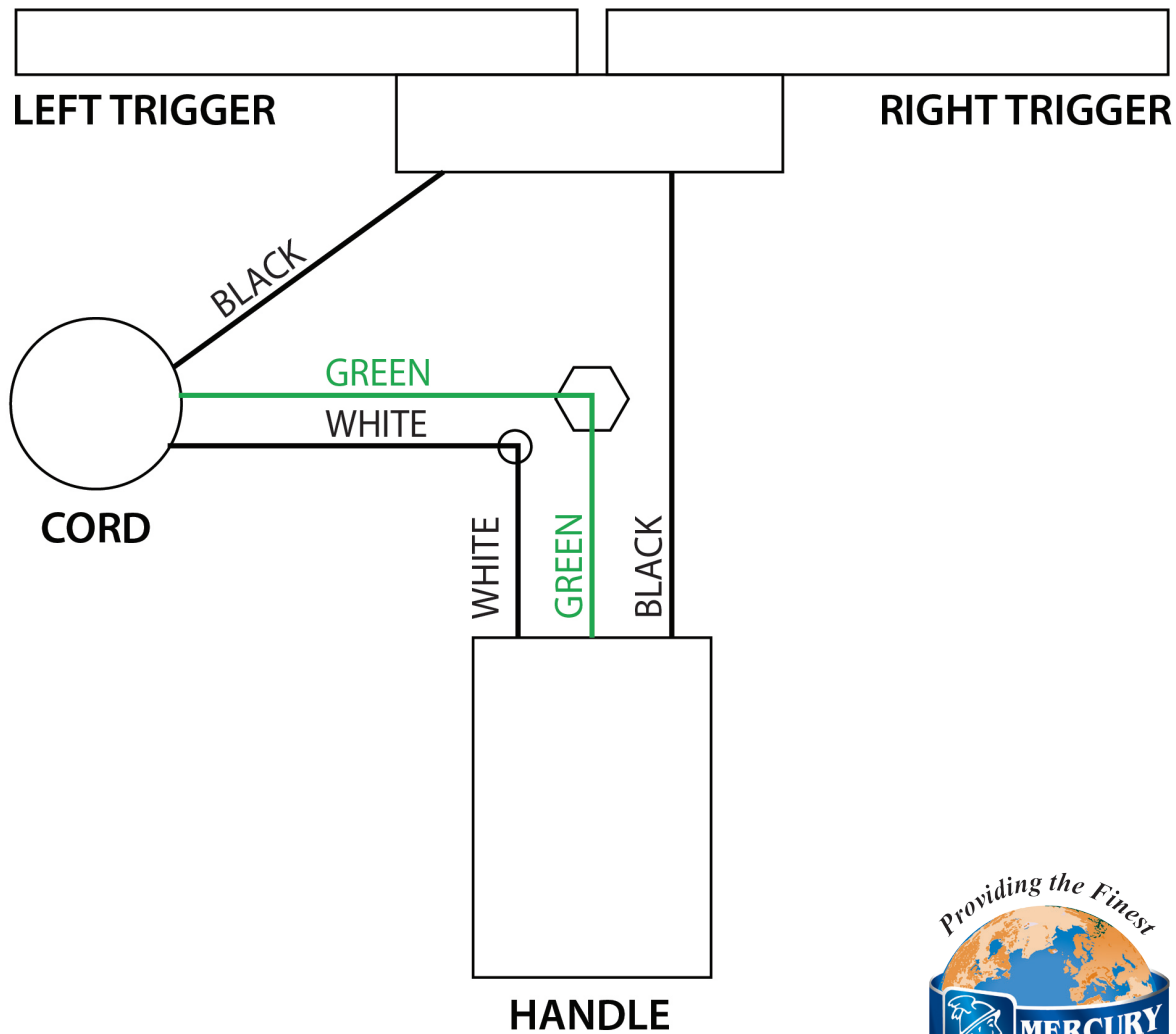

# ULTRA D.C. BURNISHERS – ALL MODELS

1170, 1500, 2000 RPM Machines

**MERCURY BURNISHERS**  
Wiring Diagram

ULTIMATE SOLUTIONS  
Together We're Better!

**CALL US TODAY IF YOU HAVE ANY QUESTIONS,  
OR WOULD LIKE TO PLACE AN ORDER!**