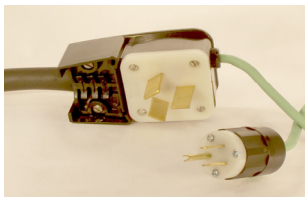

CB3 - Panel / Vent Bag
51" x 32"
For: Panels or Wall Vents
Holds up to 15 panels
Sold Each

CB4 - Panel / Vent Bag
17" x 31"
For: Cut sections of tubing with Wall Injectors installed, small parts
Sold Each

3 WIRE ADAPTERS

D1 - 3 Wire Dryer Adapter
2' - 3 wire 30A with 50A female twist
3 Wire Dryer Adapter
120V Grounding plug

R1 - 3 Wire Dryer Adapter
2' - 3 wire 50A with 50A female twist
3 Wire Range Adapter
120V Grounding plug