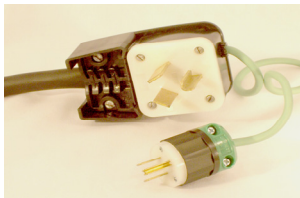

CARRY BAGS

CB1 - General Purpose Bag
36" x 42"
For: tubing, hose or bulky items
Sold Each

CB2 - Rolling Duffel Bag
38" x 16" x 16" with shoulder strap
For: Active hose, Main hoses and small parts
Sold Each

CB3 - Panel / Vent Bag
51" x 32"
For: Panels or Wall Vents
Holds up to 15 panels
Sold Each

CB4 - Panel / Vent Bag
17" x 31"
For: Cut sections of tubing with Wall Injectors installed, small parts
Sold Each

3 WIRE ADAPTERS

D1 - 3 Wire Dryer Adapter
2' - 3 wire 30A with 50A female twist
3 Wire Dryer Adapter
120V Grounding plug

R1 - 3 Wire Dryer Adapter
2' - 3 wire 50A with 50A female twist
3 Wire Range Adapter
120V Grounding plug